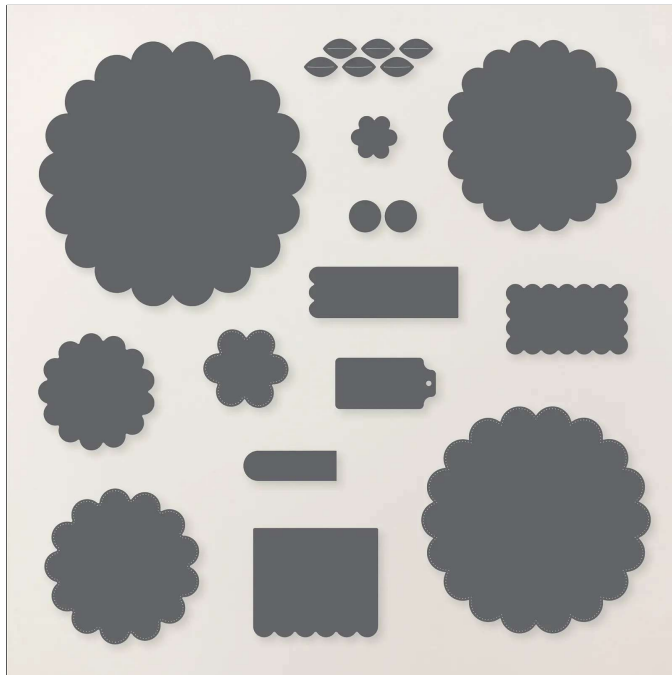

#StampinCut&Emboss #Tools #Dies

Scalloped Blooms Dies

#Tools  
**Scalloped Blooms Dies**

Set of 14 dies. Largest die: 5" x 5" (12.7 x 12.7 cm)

May-Aug 26 Page 60

Scalloped Blooms Dies 167646

French: Poinçons Fleurs Festonnées

German: Stanzformen Kreiseweise Blumengrüsse

May-Aug 26

Insert created by Bev Adams, BevAdams.com, BevAdams@verizon.net. All Images © Stampin' Up!

Color	Embellish.	Dies	Paper	Stamps	Tools	Folders	Adhesives
Current Catalog	Online Exclusives	Special Release	Kits	Mini Catalog	Mix & Match	Memory Keeping Tools	

Cut to fit your case: Standard Case: 5/8" spine, 5 1/8" front, 7" length  
 New Stamp & Die Envelopes 5 1/4" front, 8 7/8" length

Standard